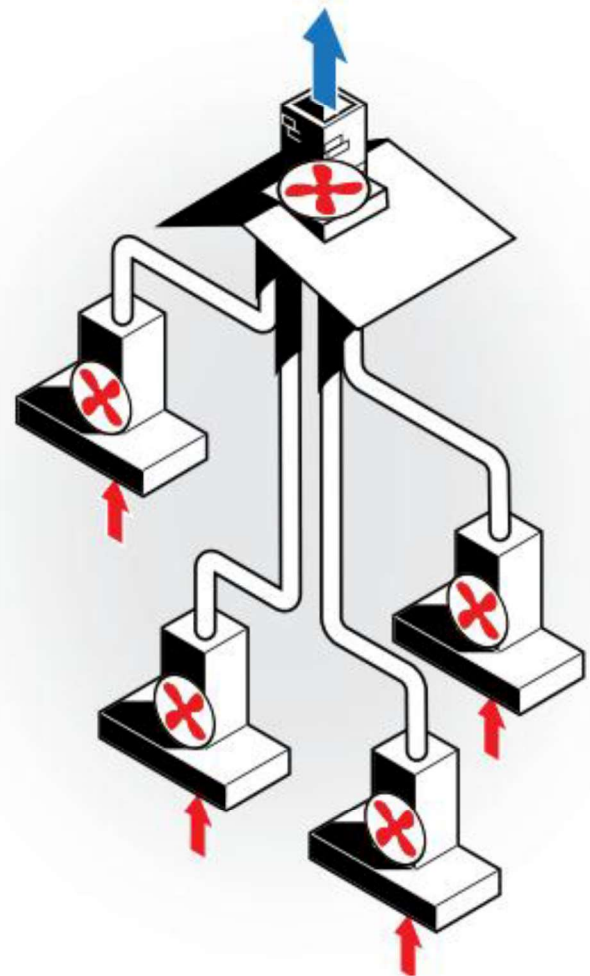

Approved kitchen fans - Alliance

Alliance

The ventilation system in Brf Fanö is a mechanical exhaust air system. The central fan is controlled by pressure. An Alliance has a built-in motor that reinforces the force when cooking.

Alliance plugs in to the existing ventilation system. It has a motor with 3 speeds that increases the airflow when cooking

If you want to install a new fan in your apartment, only an **Alliance** is approved to install.

It is important that you make sure that the fan is installed properly into the ventilations channel in the kitchen wall.

There are many different makers and models of Alliance.

Example of Alliance: cup for mounting on wall or kitchen island.